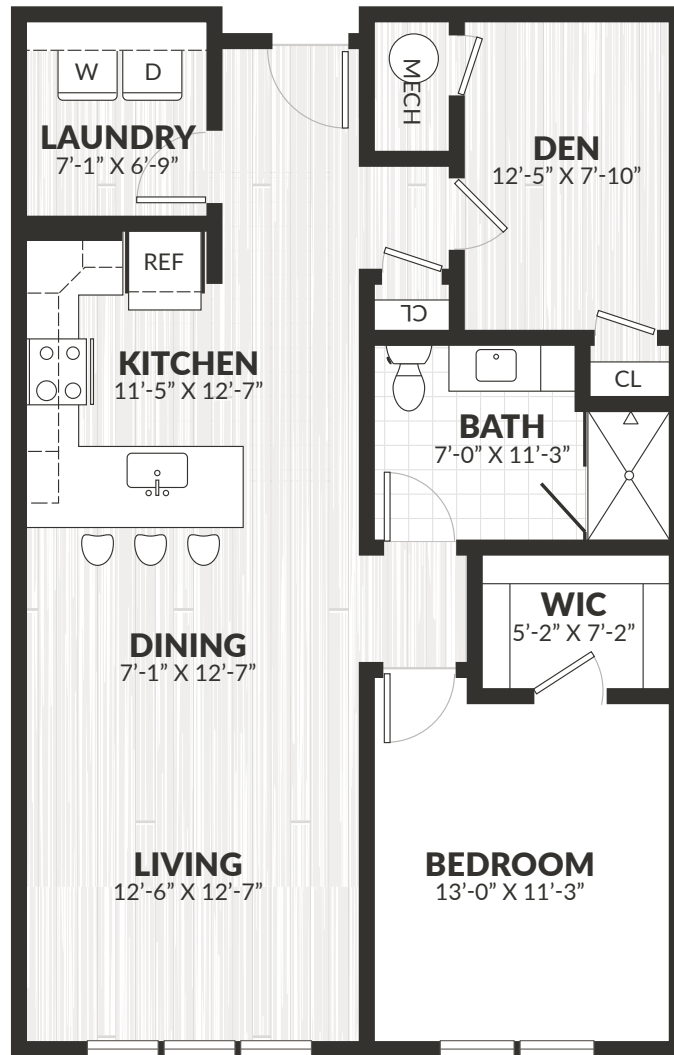

AVAILABILITY	LEASE TERM	RENT	RESIDENCE
--------------	------------	------	-----------

200 Middletown Boulevard, Langhorne, PA 19047 | 267.494.0846 | LiveAtleeSquare.com

Elevations and floor plans are artist's renderings for illustration purposes only. Square footage and dimensions are approximate. Pricing is subject to change.